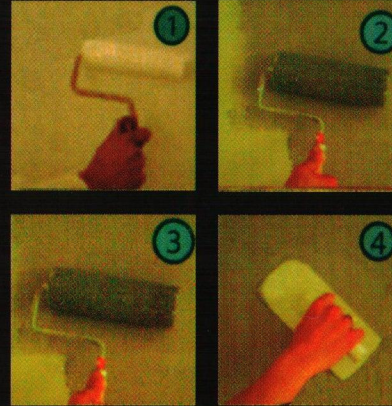

## Technical Properties :

Aspect : Pearlescent and slightly metallic.  
Colors : all colors according to requirements.

Spreading rate : 5m2 approx (2 coats )  
depend upon film thickness.

Dilution : up to 20% with water.

## Application :

- 1- Apply matt emulsion MEPCO 1322 let it until dry.
- 2- Apply one coat of Decorative paint 3D by roller (up to 20% diluted with water) let it dry.
- 3- Apply one or two coat by roller of 3D (up to 20% diluted with water).
- 4- Directly before it dry with plastic trowel make circular movement or other geometrical shape According to desire.